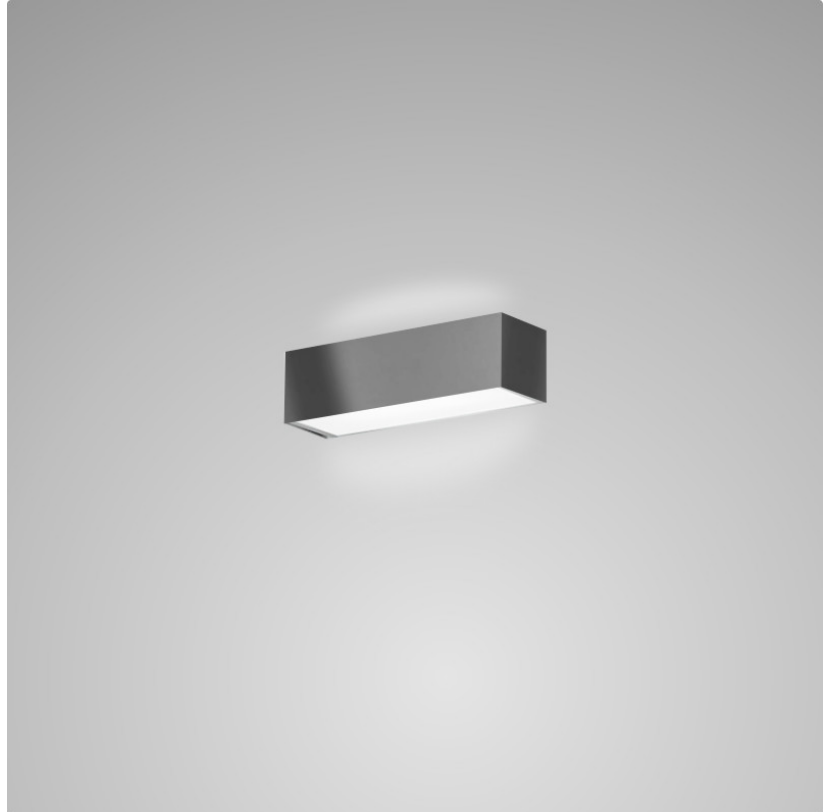

PROJECT
TYPE
NOTES
QUANTITY
DATE

TOY SURFACE

D83138

GENERAL

Series: Toy
Brand: Panzeri
Division: Design
Mounting Type: Surface
Mounting Location: Wall
Subcategory: Ambient

PHYSICAL

Shape: Rectangle
Length (mm): 250
Length (in): 9 7/8
Height (mm): 70
Height (in): 2 3/4
Extension (mm): 85
Extension (in): 3 1/4
Light Distribution: Direct / Indirect
Weight (kg): 0.9
Weight (lbs): 2
Diffuser: Frost White Glass
Fixture Finish: SST
Fixture Material: Metal

ELECTRICAL

Number of Lamps: 1
Lamp Type: CFL
Bulb Included: Bulb Not Included
Total Output Wattage (W): 26
Max. Wattage Per Lamp (W): 26
Lamp Base: GX24-q3
Driver Included: Yes
Driver Type: Ballast - 120Vac - Non-dimming
Input Voltage (V): 120

LED

OPTICAL

RATINGS AND CERTIFICATIONS

Certified By: CSA Certified to UL and CSA Standards
IP rating: IP40